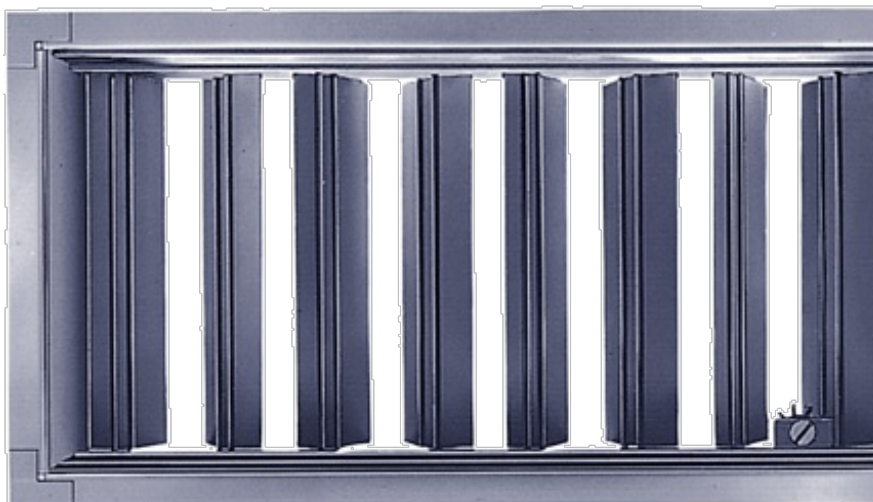

Type AGW

With perimeter angle border and opposed blade action, blades adjustable from the front.

TROX Austria GmbH

Reprezentanța România
Șos. Vergului Nr.14A
Corp C, Sector 2
022448 București
telefon +40 31 82 43 041
telefax +40 31 82 43 040
e-mail office@trox.ro