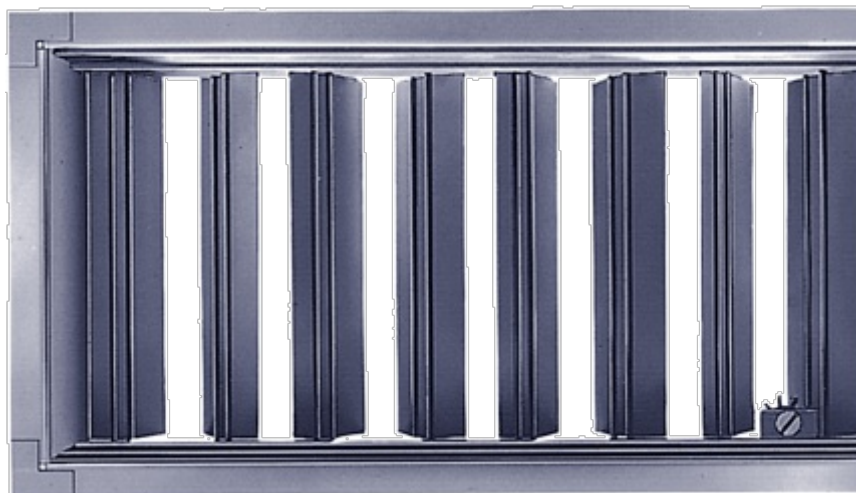

Type AGW

With perimeter angle border and opposed blade action, blades adjustable from the front.

TROX Austria GmbH

Reprezentanța România
Șos. Vergului Nr.14A
Corp C, Sector 2
022448 București
telefon +40 31 82 43 041
telefax +40 31 82 43 040
e-mail office@trox.ro